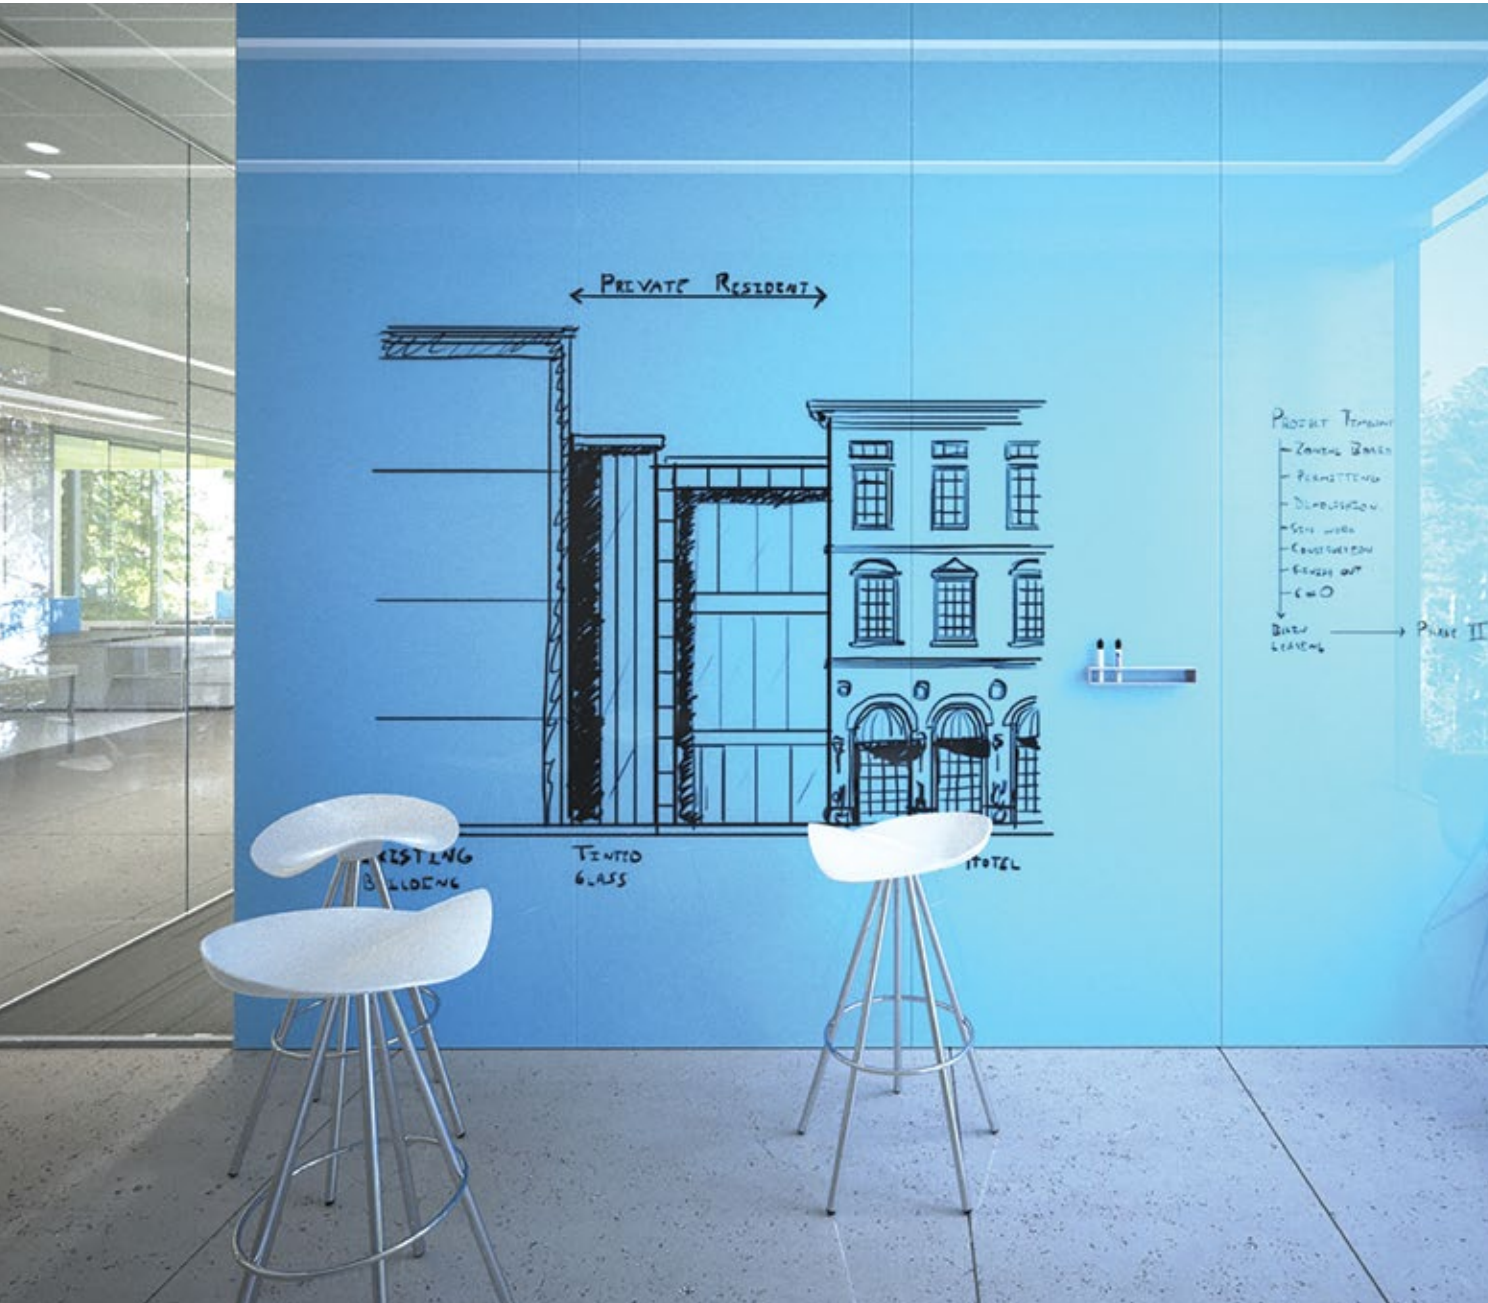

ARCHITECTURAL

CLARUS ARCHITECTURAL

Wrap an office from floor to ceiling in beautiful Clarus Architectural Glass to create the perfect space, or selectively integrate custom Clarus glass into your environment. Let your walls become your palette.

CREATIVE WORKSPACES

Clarus Architectural Glass fosters creative, forward thinking spaces. Design a stunning and elegant, yet functional environment with fully customizable, writable Architectural Glass from Clarus.

FULLY CUSTOMIZABLE

- ColorDrop print technology - a proprietary printing system exclusively by Clarus
- Custom sizes and shapes
- Cutouts, holes, notches, etc.
- Custom laminate options
- Architectural direct adheres to any wall surface

DETAILS

- Available in Magnetic
- Custom printed logos & designs
- Made with eco-friendly and recyclable materials
- Easily installs to existing drywall
- Fit your space with custom Architectural panels up to 144" each
- Channel and trim included